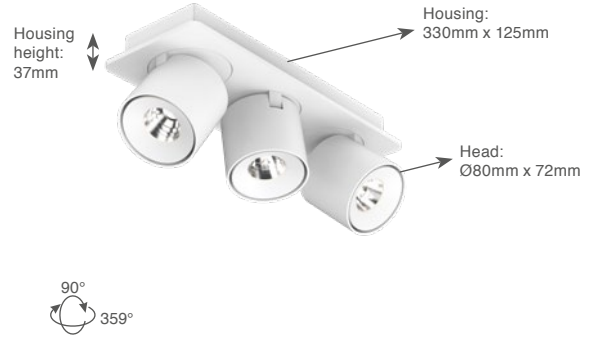

# Titan Multi Triple

Technical Datasheet

**DOXIS**  
LIGHTING FACTORY

General	
Type	Surface Mounted
Material	Aluminium
Lamp Type	(3x) COB LED
Adjustable	Yes (90°/359°)
Dimmable	Yes
Cooling	Passive
Energy Class	A++
Weight	
Photobiol. Safety	RG1
Class	class I

IP20 960°C LED

**Features:**

High efficiency multiple LED Downlight, equipped with 3 Bridgelux COB LEDs.  
Aluminium die-casted, compact design.  
High quality components.  
Various colors available.

Ceiling mounting on horizontal ceilings only!